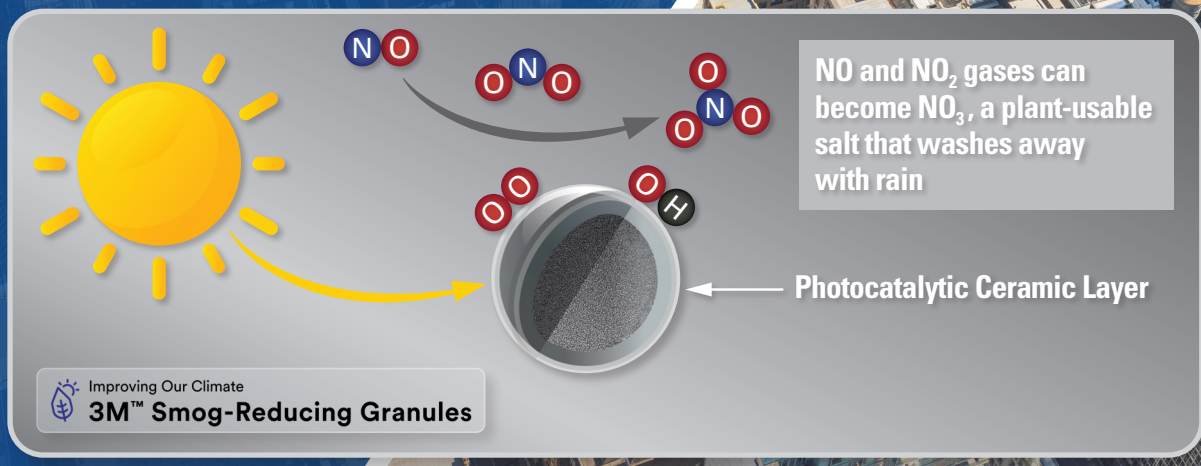

# Smog-Reducing Technology

SMOG-REDUCING, GRANULE-SURFACED MEMBRANES

## Clean the Air, One Roof at a Time.

### What are smog reducing granules?

Inspired by the power of trees, roofs with 3M Smog-Reducing Granules can become a smog fighting surface by seamlessly integrating the technology into the roofing materials themselves.

### How does it work?

Solar rays activate the photocatalytic coated granules to transform smog into water-soluble ions. This plant usable form of nitrogen is deposited on the roof and washes away with the rainwater over time.